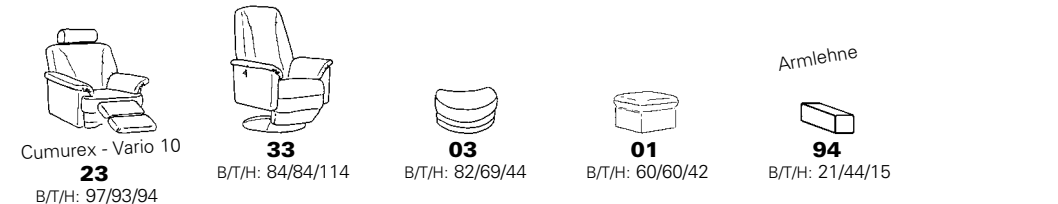

81 Vorziehcouch B/T/H: 233/98/97 **32** B/T/H: 115/98/97 **04** Drehsessel B/T/H: 115/98/99 **31** B/T/H: 85/81/87

Cumurex - Vario 10 **23** B/T/H: 97/93/94 **33** B/T/H: 84/84/114 **03** B/T/H: 82/69/44 **01** B/T/H: 60/60/42 **94** Armlehne B/T/H: 21/44/15