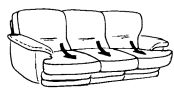

SELECT®

1353

Composition : 85 / 60 / Zerostress recliner 7450
Cover : 31 Longlife Soft lava

armchair 04

Zerostress recliner 7450 with headrest 0861

pull-forward sofa variant 85

Model plan 1353

SELECT®

Sofas

- normal -
- with Telemat mechanism -

62
W/D/H: 212/98/97

82
W/D/H: 214/98/99

61
W/D/H: 181/98/97

81
W/D/H: 183/98/99

60
W/D/H: 160/98/97

80
W/D/H: 162/98/99