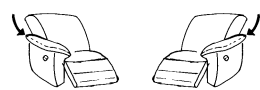

Sofas

- normal -
- with Telemat mechanism -

62
W/D/H: 212/98/97

82
W/D/H: 214/98/99

61
W/D/H: 181/98/97

81
W/D/H: 183/98/99

60
W/D/H: 160/98/97

80
W/D/H: 162/98/99

Elements

- with wall-free mechanism - with starter function -
- with wall-free mechanism - electric -
- with wall-free mechanism - lift and rise -

15 S
W/D/H: 86/97/97

16 S

15 Y
W/D/H: 86/97/97

16 Y

15 G
W/D/H: 86/97/97