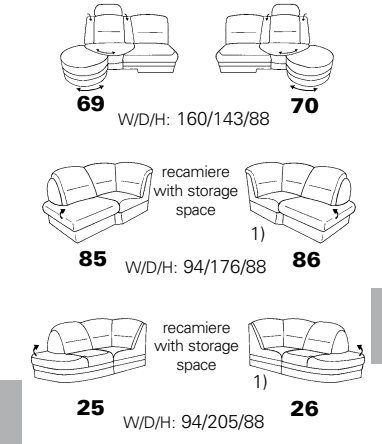

**PLANOPLY<sup>1</sup>**

Made-to-measure furnishing

1355

element 76

element 68

Composition: 63 / 76 / 34 / 68  
Cover: 18 Nuvano by Impala natur

Armchair 31

element 24 foldaway bed - can only be combined with 25/26 and 85/86

element 25 with storage space

element 25/82 (fixed)

# Model plan 1355

**Corner elements**      **End elements without function**      **Round end elements**      **End elements with bed function**      **Sitting - Reclining - Relaxing**

**End elements with storage space**

**Sofas - Armchairs - Footstools**

**Intermediate elements - Accessories**

Arm support **94** W/D/H: 21/44/15  
 82 cm = variant 35  
 77 cm = variant 11  
 72 cm = variant 10  
 67 cm = variant 09  
 62 cm = variant 08  
 57 cm = variant 36  
 52 cm = variant 07  
 47 cm = variant 06  
 42 cm = variant 28