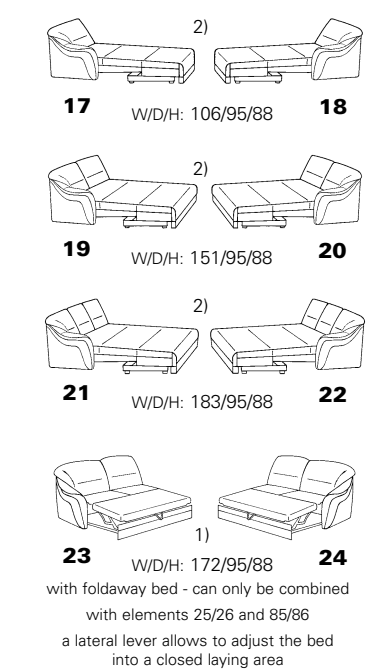

**PLANOPLY<sup>1</sup>**

Made-to-measure furnishing

1355

element 76

element 68

Composition: 63 / 76 / 34 / 68  
Cover: 18 Nuvano by Impala natur

Armchair 31

element 24 foldaway bed - can only be combined with 25/26 and 85/86

element 25 with storage space

element 25/82 (fixed)

# Model plan 1355

**Corner elements**      **End elements without function**      **Round end elements**      **End elements with bed function**      **Sitting - Reclining - Relaxing**

**End elements with storage space**

**Sofas - Armchairs - Footstools**

**Intermediate elements - Accessories**

Arm support **94** W/D/H: 21/44/15  
 82 cm = variant 35  
 77 cm = variant 11  
 72 cm = variant 10  
 67 cm = variant 09  
 62 cm = variant 08  
 57 cm = variant 36  
 52 cm = variant 07  
 47 cm = variant 06  
 42 cm = variant 28