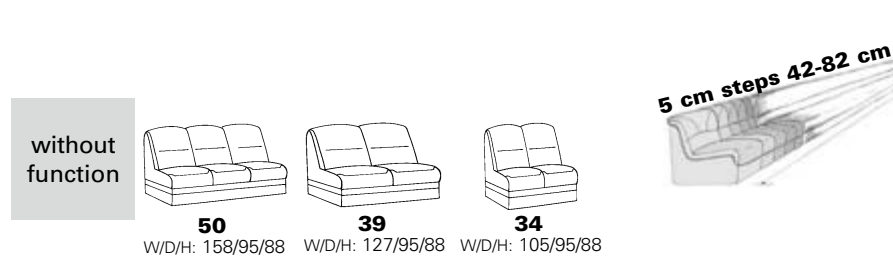

# Model plan 1355

**Corner elements**      **End elements without function**      **Round end elements**      **End elements with bed function**      **Sitting - Reclining - Relaxing**

**End elements with storage space**

**Sofas - Armchairs - Footstools**

**Intermediate elements - Accessories**

Arm support **94** W/D/H: 21/44/15  
 82 cm = variant 35  
 77 cm = variant 11  
 72 cm = variant 10  
 67 cm = variant 09  
 62 cm = variant 08  
 57 cm = variant 36  
 52 cm = variant 07  
 47 cm = variant 06  
 42 cm = variant 28