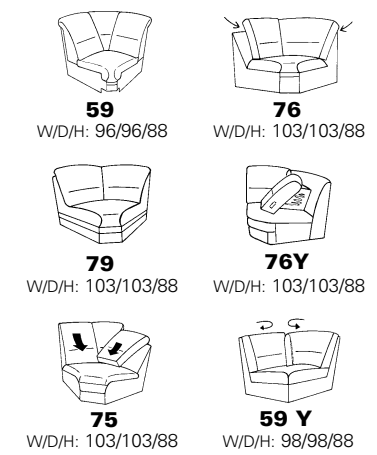

**PLANOPLY<sup>1</sup>**

Made-to-measure furnishing

1355

element 76

element 68

Composition: 63 / 76 / 34 / 68  
Cover: 18 Nuvano by Impala natur

Armchair 31

element 24 foldaway bed - can only be combined with 25/26 and 85/86

element 25 with storage space

element 25/82 (fixed)

# Model plan 1355

**Corner elements**      **End elements without function**      **Round end elements**      **End elements with bed function**      **Sitting - Reclining - Relaxing**

**End elements with storage space**

**Sofas - Armchairs - Footstools**

**Intermediate elements - Accessories**

Arm support **94** W/D/H: 21/44/15  
 82 cm = variant 35  
 77 cm = variant 11  
 72 cm = variant 10  
 67 cm = variant 09  
 62 cm = variant 08  
 57 cm = variant 36  
 52 cm = variant 07  
 47 cm = variant 06  
 42 cm = variant 28