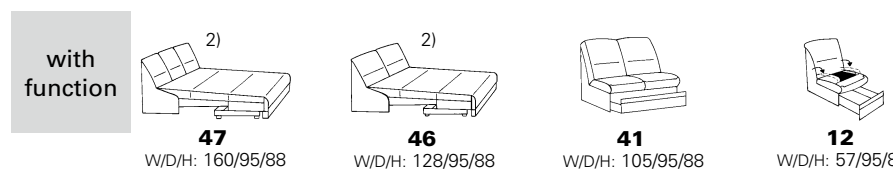

# Model plan 1355

**Corner elements**      **End elements without function**      **Round end elements**      **End elements with bed function**      **Sitting - Reclining - Relaxing**

**End elements with storage space**

**Sofas - Armchairs - Footstools**

**Intermediate elements - Accessories**

Arm support **94** W/D/H: 21/44/15  
 82 cm = variant 35  
 77 cm = variant 11  
 72 cm = variant 10  
 67 cm = variant 09  
 62 cm = variant 08  
 57 cm = variant 36  
 52 cm = variant 07  
 47 cm = variant 06  
 42 cm = variant 28