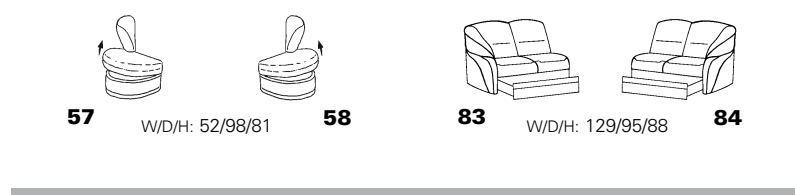

**PLANOPLY<sup>1</sup>**

Made-to-measure furnishing

1355

element 76

element 68

Composition: 63 / 76 / 34 / 68  
Cover: 18 Nuvano by Impala natur

Armchair 31

element 24 foldaway bed - can only be combined with 25/26 and 85/86

element 25 with storage space

element 25/82 (fixed)

# Model plan 1355

**Corner elements**      **End elements without function**      **Round end elements**      **End elements with bed function**      **Sitting - Reclining - Relaxing**

**End elements with storage space**

**Sofas - Armchairs - Footstools**

**Intermediate elements - Accessories**

Arm support **94** W/D/H: 21/44/15  
 82 cm = variant 35  
 77 cm = variant 11  
 72 cm = variant 10  
 67 cm = variant 09  
 62 cm = variant 08  
 57 cm = variant 36  
 52 cm = variant 07  
 47 cm = variant 06  
 42 cm = variant 28