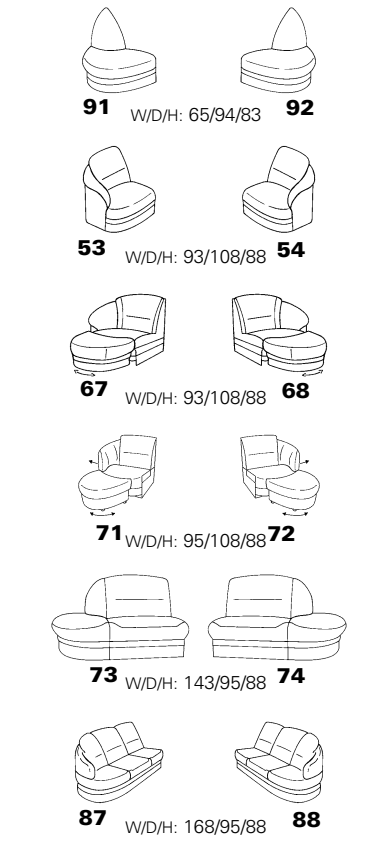

**PLANOPLY<sup>1</sup>**

Made-to-measure furnishing

1355

element 76

element 68

Composition: 63 / 76 / 34 / 68  
Cover: 18 Nuvano by Impala natur

Armchair 31

element 24 foldaway bed - can only be combined with 25/26 and 85/86

element 25 with storage space

element 25/82 (fixed)

# Model plan 1355

**Corner elements**      **End elements without function**      **Round end elements**      **End elements with bed function**      **Sitting - Reclining - Relaxing**

**End elements with storage space**

**Sofas - Armchairs - Footstools**

**Intermediate elements - Accessories**

Arm support **94** W/D/H: 21/44/15  
 82 cm = variant 35  
 77 cm = variant 11  
 72 cm = variant 10  
 67 cm = variant 09  
 62 cm = variant 08  
 57 cm = variant 36  
 52 cm = variant 07  
 47 cm = variant 06  
 42 cm = variant 28