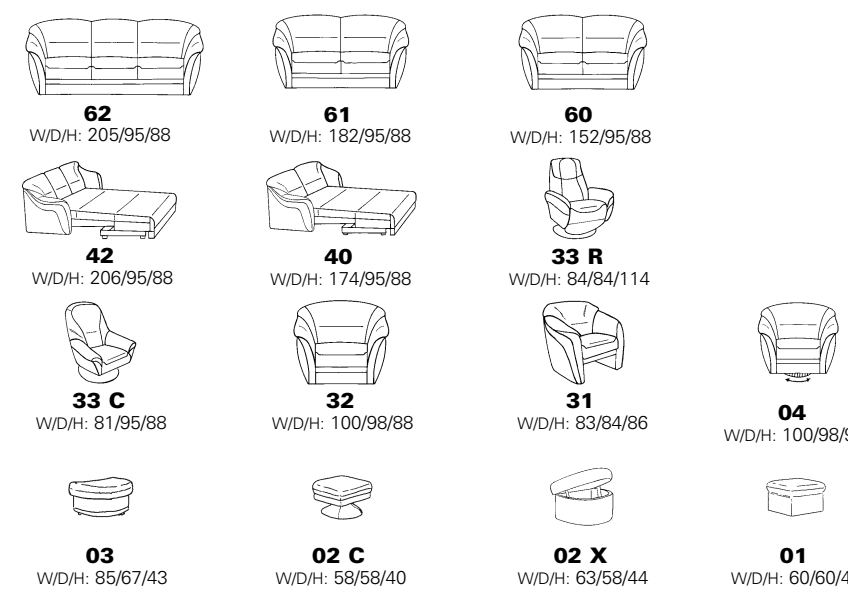

# Model plan 1355

**Corner elements**      **End elements without function**      **Round end elements**      **End elements with bed function**      **Sitting - Reclining - Relaxing**

**End elements with storage space**

**Sofas - Armchairs - Footstools**

**Intermediate elements - Accessories**

Arm support **94** W/D/H: 21/44/15  
 82 cm = variant 35  
 77 cm = variant 11  
 72 cm = variant 10  
 67 cm = variant 09  
 62 cm = variant 08  
 57 cm = variant 36  
 52 cm = variant 07  
 47 cm = variant 06  
 42 cm = variant 28

1) elements 23/24 can only be combined with 25/26 or 85/86. Not combinable with corner units! (because of a different inclination of the corner units!)

2) A recamiere on the other side of the suite is not possible in combination with a bed function!