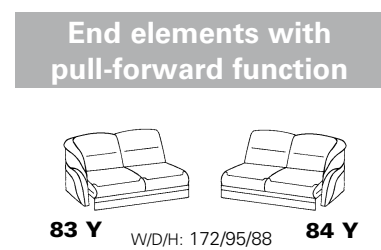

**PLANOPLY<sup>1</sup>**

Made-to-measure furnishing

1355

element 76

element 68

Composition: 63 / 76 / 34 / 68  
Cover: 18 Nuvano by Impala natur

Armchair 31

element 24 foldaway bed - can only be combined with 25/26 and 85/86

element 25 with storage space

element 25/82 (fixed)

# Model plan 1355

**Corner elements**      **End elements without function**      **Round end elements**      **End elements with bed function**      **Sitting - Reclining - Relaxing**

**End elements with storage space**