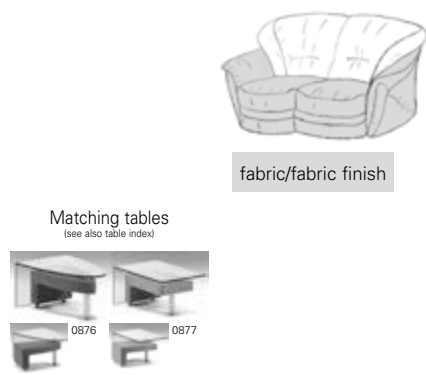

**PLANOPLY<sup>1</sup>**

Made-to-measure furnishing

1355

element 76

element 68

Composition: 63 / 76 / 34 / 68  
Cover: 18 Nuvano by Impala natur

Armchair 31

element 24 foldaway bed - can only be combined with 25/26 and 85/86

element 25 with storage space

element 25/82 (fixed)

# Model plan 1355

**Corner elements**      **End elements without function**      **Round end elements**      **End elements with bed function**      **Sitting - Reclining - Relaxing**

**End elements with storage space**