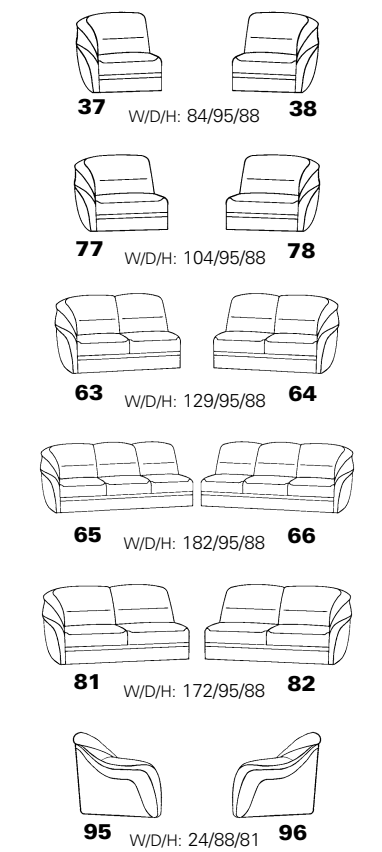

**PLANOPLY<sup>1</sup>**

Made-to-measure furnishing

1355

element 76

element 68

Composition: 63 / 76 / 34 / 68  
Cover: 18 Nuvano by Impala natur

Armchair 31

element 24 foldaway bed - can only be combined with 25/26 and 85/86

element 25 with storage space

element 25/82 (fixed)

# Model plan 1355

**Corner elements**      **End elements without function**      **Round end elements**      **End elements with bed function**      **Sitting - Reclining - Relaxing**

**End elements with storage space**

**Sofas - Armchairs - Footstools**

**Intermediate elements - Accessories**

Arm support **94** W/D/H: 21/44/15  
 82 cm = variant 35  
 77 cm = variant 11  
 72 cm = variant 10  
 67 cm = variant 09  
 62 cm = variant 08  
 57 cm = variant 36  
 52 cm = variant 07  
 47 cm = variant 06  
 42 cm = variant 28