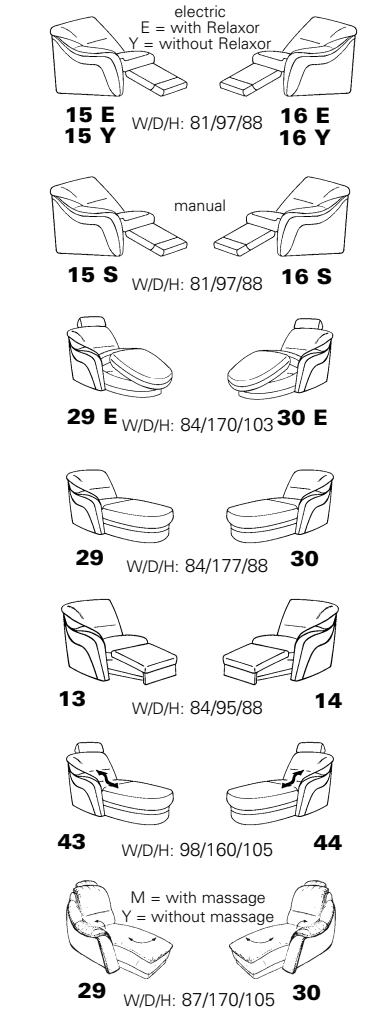

**PLANOPLY<sup>1</sup>**

Made-to-measure furnishing

1355

element 76

element 68

Composition: 63 / 76 / 34 / 68  
Cover: 18 Nuvano by Impala natur

Armchair 31

element 24 foldaway bed - can only be combined with 25/26 and 85/86

element 25 with storage space

element 25/82 (fixed)

# Model plan 1355

**Corner elements**      **End elements without function**      **Round end elements**      **End elements with bed function**      **Sitting - Reclining - Relaxing**

**End elements with storage space**

**Sofas - Armchairs - Footstools**

**Intermediate elements - Accessories**

Arm support **94** W/D/H: 21/44/15  
 82 cm = variant 35  
 77 cm = variant 11  
 72 cm = variant 10  
 67 cm = variant 09  
 62 cm = variant 08  
 57 cm = variant 36  
 52 cm = variant 07  
 47 cm = variant 06  
 42 cm = variant 28