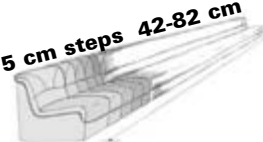

46 W/D/H: 128/95/99

41 W/D/H: 105/95/99

12 W/D/H: 57/95/99

94 W/D/H: 21/44/15

arm support

without function

50 W/D/H: 158/95/99

39 W/D/H: 127/95/99

34 W/D/H: 105/95/99

5 cm steps 42-82 cm

- 82 cm = Variant 35
- 77 cm = Variant 11
- 72 cm = Variant 10
- 67 cm = Variant 09
- 62 cm = Variant 08
- 57 cm = Variant 36
- 52 cm = Variant 07
- 47 cm = Variant 06
- 42 cm = Variant 28