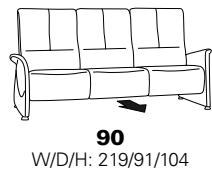

Composition:
Cover:

80 / 12
31 Longlife Soft rabe

matching Cumuly recliner 7006

variant 80 with Cumuly function and adjustable headrest

Model plan 4006

Sofas with Cumuly function	Sofas - fixed seat - high back	Sofas - fixed seat - low back	trapezoidal sofa with Cumuly function and table
 82 W/D/H: 205/91/104	 12 W/D/H: 205/91/104	 62 W/D/H: 205/90/93	 76 W/D/H: 226/108/104 manual or electric
 81 W/D/H: 168/91/104	 11 W/D/H: 168/91/104	 61 W/D/H: 168/90/93	 73 W/D/H: 226/108/104 manual or electric the rest of the backrest is separately retractable as soon as the table is lowered
 80 W/D/H: 148/91/104 manual or electric	 10 W/D/H: 148/91/104	 60 W/D/H: 148/90/93	

- not suitable for striped, checkered, mohair and pattern fabrics
- available with three different feet in:
 - plastic
 - wood
 - aluminium
- variants 82, 81, 80, 76 and 73 are equipped with a steplessly adjustable headrest
- matching Cumuly 7006
- matching table 0842 for trapezoidal sofa (pls. see table index)
- iWizz available for variants 76 and 73

pull-forward sofa

Armchair - fixed seat - high back	Armchair - fixed seat - low back	footstool
 04 W/D/H: 80/91/104	 32 W/D/H: 80/90/93	 01 W/D/H: 68/53/40

Backrest	Seat optionally in	Workmanship	Back shell cover „real“	visible wooden elements in 43 beech
	   			 <p>colour as per the stain colour chart</p>