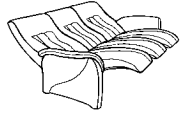

CUMULY

4213

extendable sofa 90

Composition:
Cover:

80 / 12 / Zerostress recliner 7223
22 Longlife Rustika rosso

matching Cumuly recliner 7233
with swivel base

variant 73 with Cumuly function, retractable backrest with rack in the middle back.
When the rack is opened the rest of the backrest can be folded backwards.

Model plan 4213

sofas with Cumuly function

82
W/D/H: 211/90/107

81
W/D/H: 174/90/107

80
W/D/H: 154/90/107

sofas fixed seat

12
W/D/H: 211/90/107

11
W/D/H: 174/90/107