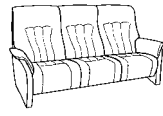

CUMULY

4213

extendable sofa 90

Composition:
Cover:

80 / 12 / Zerostress recliner 7223
22 Longlife Rustika rosso

matching Cumuly recliner 7233
with swivel base

variant 73 with Cumuly function, retractable backrest with rack in the middle back.
When the rack is opened the rest of the backrest can be folded backwards.

Model plan 4213

sofas with Cumuly function

82
W/D/H: 211/90/107

81
W/D/H: 174/90/107

80
W/D/H: 154/90/107

sofas fixed seat

12
W/D/H: 211/90/107

11
W/D/H: 174/90/107

10
W/D/H: 154/90/107

trapezoidal sofa with Cumuly function and table

73
W/D/H: 234/104/107

manual or electric

footstool

01
W/D/H: 68/53/40

- not suitable for striped, checkered, mohair and pattern fabrics
- matching trapezoidal table 0842 and 0870 (pls. see table index)
- matching Cumuly recliner 7213 and 7233
- matching Zerostress recliner 7223
- visible wooden elements optionally in 43 beech or 57 solid beech
- iWizz available for variant 73

pull-forward sofa

manual

90
W/D/H: 223/90/107

Backrest

Seat optionally in

Workmanship

Back shell cover „real“

visible wooden elements in 43 beech