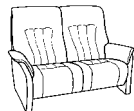

CUMULY

4213

extendable sofa 90

Composition:
Cover:

80 / 12 / Zerostress recliner 7223
22 Longlife Rustika rosso

matching Cumuly recliner 7233
with swivel base

variant 73 with Cumuly function, retractable backrest with rack in the middle back.
When the rack is opened the rest of the backrest can be folded backwards.

Model plan 4213

sofas with Cumuly function

82
W/D/H: 211/90/107

81
W/D/H: 174/90/107

80
W/D/H: 154/90/107

sofas fixed seat

12
W/D/H: 211/90/107

11
W/D/H: 174/90/107

10
W/D/H: 154/90/107

trapezoidal sofa with Cumuly function and table

73
W/D/H: 234/104/107

manual or electric

footstool

01
W/D/H: 68/53/40

- not suitable for striped, checkered, mohair and pattern fabrics
- matching trapezoidal table 0842 and 0870 (pls. see table index)
- matching Cumuly recliner 7213 and 7233
- matching Zerostress recliner 7223
- visible wooden elements optionally in 43 beech or 57 solid beech
- iWizz available for variant 73

pull-forward sofa

manual

90
W/D/H: 223/90/107

Backrest

Seat optionally in

Workmanship

Back shell cover „real“

visible wooden elements in 43 beech