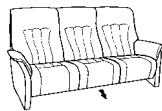

Model plan 4213

sofas with Cumuly function

82
W/D/H: 211/90/107

81
W/D/H: 174/90/107

80
W/D/H: 154/90/107

sofas fixed seat

12
W/D/H: 211/90/107

11
W/D/H: 174/90/107

10
W/D/H: 154/90/107

trapezoidal sofa with Cumuly function and table

73
W/D/H: 234/104/107

manual or electric

footstool

01
W/D/H: 68/53/40

- not suitable for striped, checkered, mohair and pattern fabrics
- matching trapezoidal table 0842 and 0870 (pls. see table index)
- matching Cumuly recliner 7213 and 7233
- matching Zerostress recliner 7223
- visible wooden elements optionally in 43 beech or 57 solid beech
- iWizz available for variant 73

pull-forward sofa

manual

90
W/D/H: 223/90/107

Backrest

Seat optionally in

Workmanship

Back shell cover „real“

visible wooden elements in 43 beech