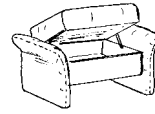

Model plan 4213

sofas with Cumuly function

82
W/D/H: 211/90/107

81
W/D/H: 174/90/107

80
W/D/H: 154/90/107

sofas fixed seat

12
W/D/H: 211/90/107

11
W/D/H: 174/90/107

10
W/D/H: 154/90/107

trapezoidal sofa with Cumuly function and table

73
W/D/H: 234/104/107

manual or electric

footstool

01
W/D/H: 68/53/40

- not suitable for striped, checkered, mohair and pattern fabrics
- matching trapezoidal table 0842 and 0870 (pls. see table index)
- matching Cumuly recliner 7213 and 7233
- matching Zerostress recliner 7223
- visible wooden elements optionally in 43 beech or 57 solid beech
- iWizz available for variant 73

pull-forward sofa

manual

90
W/D/H: 223/90/107

Backrest

Seat optionally in

Workmanship

Back shell cover „real“

visible wooden elements in 43 beech