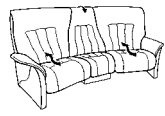

Model plan 4213

sofas with Cumuly function

82
W/D/H: 211/90/107

81
W/D/H: 174/90/107

80
W/D/H: 154/90/107

sofas fixed seat

12
W/D/H: 211/90/107

11
W/D/H: 174/90/107

10
W/D/H: 154/90/107

trapezoidal sofa with Cumuly function and table

73
W/D/H: 234/104/107

manual or electric

footstool

01
W/D/H: 68/53/40

- not suitable for striped, checkered, mohair and pattern fabrics
- matching trapezoidal table 0842 and 0870 (pls. see table index)
- matching Cumuly recliner 7213 and 7233
- matching Zerostress recliner 7223
- visible wooden elements optionally in 43 beech or 57 solid beech
- iWizz available for variant 73

pull-forward sofa

manual

90
W/D/H: 223/90/107

Backrest

Seat optionally in

Workmanship

Back shell cover „real“

visible wooden elements in 43 beech