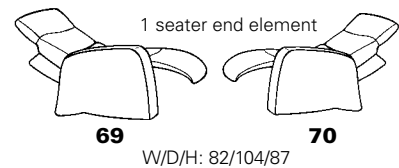

Model plan 4308

sofas with Cumuly function	fixed sofas and armchairs	footstool
  82 W/D/H: 221/104/87	 12 W/D/H: 221/104/87	 01 W/D/H: 65/53/42
  81 W/D/H: 184/104/87	 11 W/D/H: 184/104/87	
  80 W/D/H: 164/104/87	 10 W/D/H: 164/104/87	

- not suitable for mohair fabrics
- all variants with adjustable headrest
- iWizz is available for variants 98, 96, 91/92, 05/06

cinema option

intermediate elements

end elements

intermediate element table with wooden flap

96
W/D/H: 54/82/53

a matching storage box for the trapez table is available; model 0874

end element trapezoidal table with wooden flap

05 / 06
W/D/H: 54/82/53

a matching storage box for the trapez table is available; model 0874