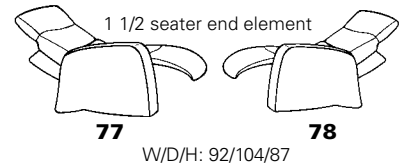

Model plan 4308

sofas with Cumuly function	fixed sofas and armchairs	footstool
  82 W/D/H: 221/104/87	 12 W/D/H: 221/104/87	 01 W/D/H: 65/53/42
  81 W/D/H: 184/104/87	 11 W/D/H: 184/104/87	
  80 W/D/H: 164/104/87	 10 W/D/H: 164/104/87	

- not suitable for mohair fabrics
- all variants with adjustable headrest
- iWizz is available for variants 98, 96, 91/92, 05/06

cinema option

intermediate elements

end elements

intermediate element table with wooden flap

96
W/D/H: 54/82/53

a matching storage box for the trapez table is available; model 0874

end element trapezoidal table with wooden flap

05 / 06
W/D/H: 54/82/53

a matching storage box for the trapez table is available; model 0874