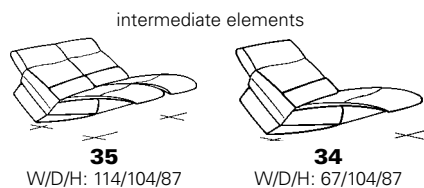

sofas with Cumuly function	fixed sofas and armchairs	footstool
 82 W/D/H: 221/104/87	 12 W/D/H: 221/104/87	 01 W/D/H: 65/53/42
 81 W/D/H: 184/104/87	 11 W/D/H: 184/104/87	
 80 W/D/H: 164/104/87	 10 W/D/H: 164/104/87	

- not suitable for mohair fabrics
- all variants with adjustable headrest
- iWizz is available for variants 98, 96, 91/92, 05/06

cinema option

intermediate elements

end elements

intermediate element table with wooden flap

96
W/D/H: 54/82/53

a matching storage box for the trapez table is available; model 0874

end element trapezoidal table with wooden flap

05 / 06
W/D/H: 54/82/53

a matching storage box for the trapez table is available; model 0874