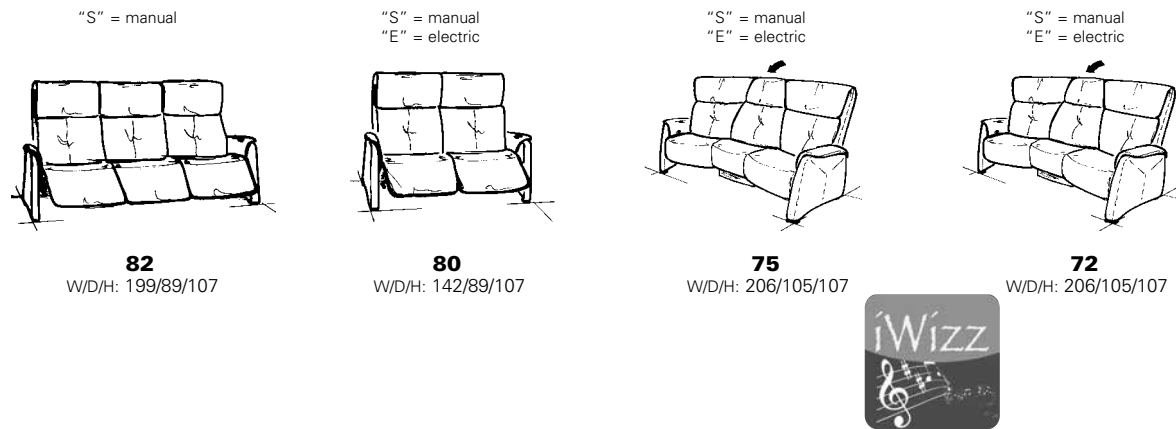

matching Cumuly 7978 with steplessly
 adjustable headrest

trapezoidal sofa 72 with Cumuly function. The backrests in the middle seat is adjustable
 to a table by lowering the backrest. The rest of the back can be folded backwards.

Model plan 4978

with Cumuly function and high back

variant 72: the backrest can be adjusted to a table by lowering the back and the rest of the back can be folded backwards

gas sprung back
Stepless headrest adjustment