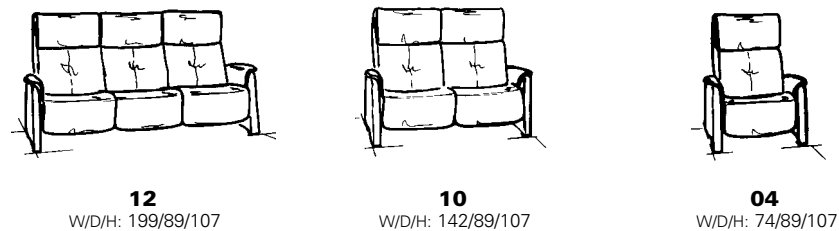

matching Cumuly 7978 with steplessly
 adjustable headrest

trapezoidal sofa 72 with Cumuly function. The backrests in the middle seat is adjustable
 to a table by lowering the backrest. The rest of the back can be folded backwards.

Model plan 4978

with Cumuly function and high back

variant 72: the backrest can be adjusted to a table by lowering the back and the rest of the back can be folded backwards

gas sprung back
Stepless headrest adjustment

fixed seat - high back

Footstool

01
W/D/H: 78/58/42

- Not suitable for striped, checkered, mohair and pattern fabrics

- This model is also available as a MINI version 4878 with small seat height and seat depth:

4878: - seat height: 42 cm
- seat depth: 46 cm

4978: - seat height: 44 cm
- seat depth: 51 cm

- matching Cumuly recliner 7978

- matching Zerostress recliner 7037

- matching Cumuly-Flex with lift function 7239