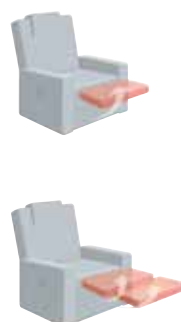

Optionally with

- Normal footrest (Variant 26)
- or
- Extended footrest (Variant 25)