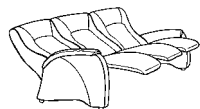

TANGRAM

relax

Composition: 12 / 80
Cover: 18 Longlife marmor

variant 26

sofas and armchair with Relax function

82
W/D/H: 199/88/102

81
W/D/H: 162/88/102

80
W/D/H: 142/88/102

26
W/D/H: 78/88/102

sofas and armchair without function

12
W/D/H: 199/88/102

11
W/D/H: 162/88/102

10
W/D/H: 142/88/102

04
W/D/H: 78/88/102

footstool

01
W/D/H: 78/56/42