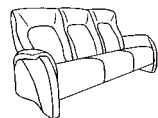

TANGRAM

relax

Composition: 12 / 80
Cover: 18 Longlife marmor

variant 26

sofas and armchair with Relax function

82
W/D/H: 199/88/102

81
W/D/H: 162/88/102

80
W/D/H: 142/88/102

26
W/D/H: 78/88/102

sofas and armchair without function

12
W/D/H: 199/88/102

11
W/D/H: 162/88/102

10
W/D/H: 142/88/102

04
W/D/H: 78/88/102

footstool

01
W/D/H: 78/56/42