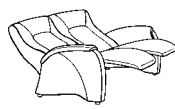

TANGRAM

relax

Composition: 12 / 80
Cover: 18 Longlife marmor

variant 26

sofas and armchair with Relax function

82
W/D/H: 199/88/102

81
W/D/H: 162/88/102

80
W/D/H: 142/88/102

26
W/D/H: 78/88/102

sofas and armchair without function

12
W/D/H: 199/88/102

11
W/D/H: 162/88/102

10
W/D/H: 142/88/102

04
W/D/H: 78/88/102

footstool

01
W/D/H: 78/56/42