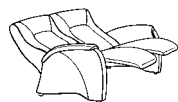

TANGRAM

relax

Composition: 12 / 80
Cover: 18 Longlife marmor

variant 26

sofas and armchair with Relax function

82
W/D/H: 199/88/102

81
W/D/H: 162/88/102

80
W/D/H: 142/88/102

26
W/D/H: 78/88/102

sofas and armchair without function

12
W/D/H: 199/88/102

11
W/D/H: 162/88/102

10
W/D/H: 142/88/102

04
W/D/H: 78/88/102

footstool

01
W/D/H: 78/56/42