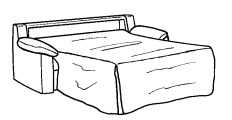

W/D/H: 162/91/90

32

W/D/H: 101/91/90

01

W/D/H: 61/61/42

48

W/D/H: 225/101(213)/92

convertible beds with 2 armrests incl. cold foam mattress (only available in Formasoft Poly foam)

46

W/D/H: 205/101(213)/92

Backrest

fibrefill:
Filling of
high-grade
hollow fibres

Seat
optionally in

superlastic
soft

superlastic
med

superlastic
plus
Federkern