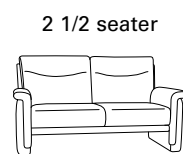

TANGRAM Sofa

Composition: 62 / 60 / Sessel 32
Cover: 24 Longlife Rustika nacht

sofas - armchairs - footstools

3 seater
62
W/D/H: 192/90/93

2 1/2 seater
61
W/D/H: 169/90/93

2 seater
60
W/D/H: 140/90/93

armchair
32
W/D/H: 88/90/93

footstool
01
W/D/H: 64/63/41

Backrest

Seat optionally in

Workmanship

not suitable for mohair fabrics

Formasoft
Polyschaum

superlastic
soft

superlastic
med